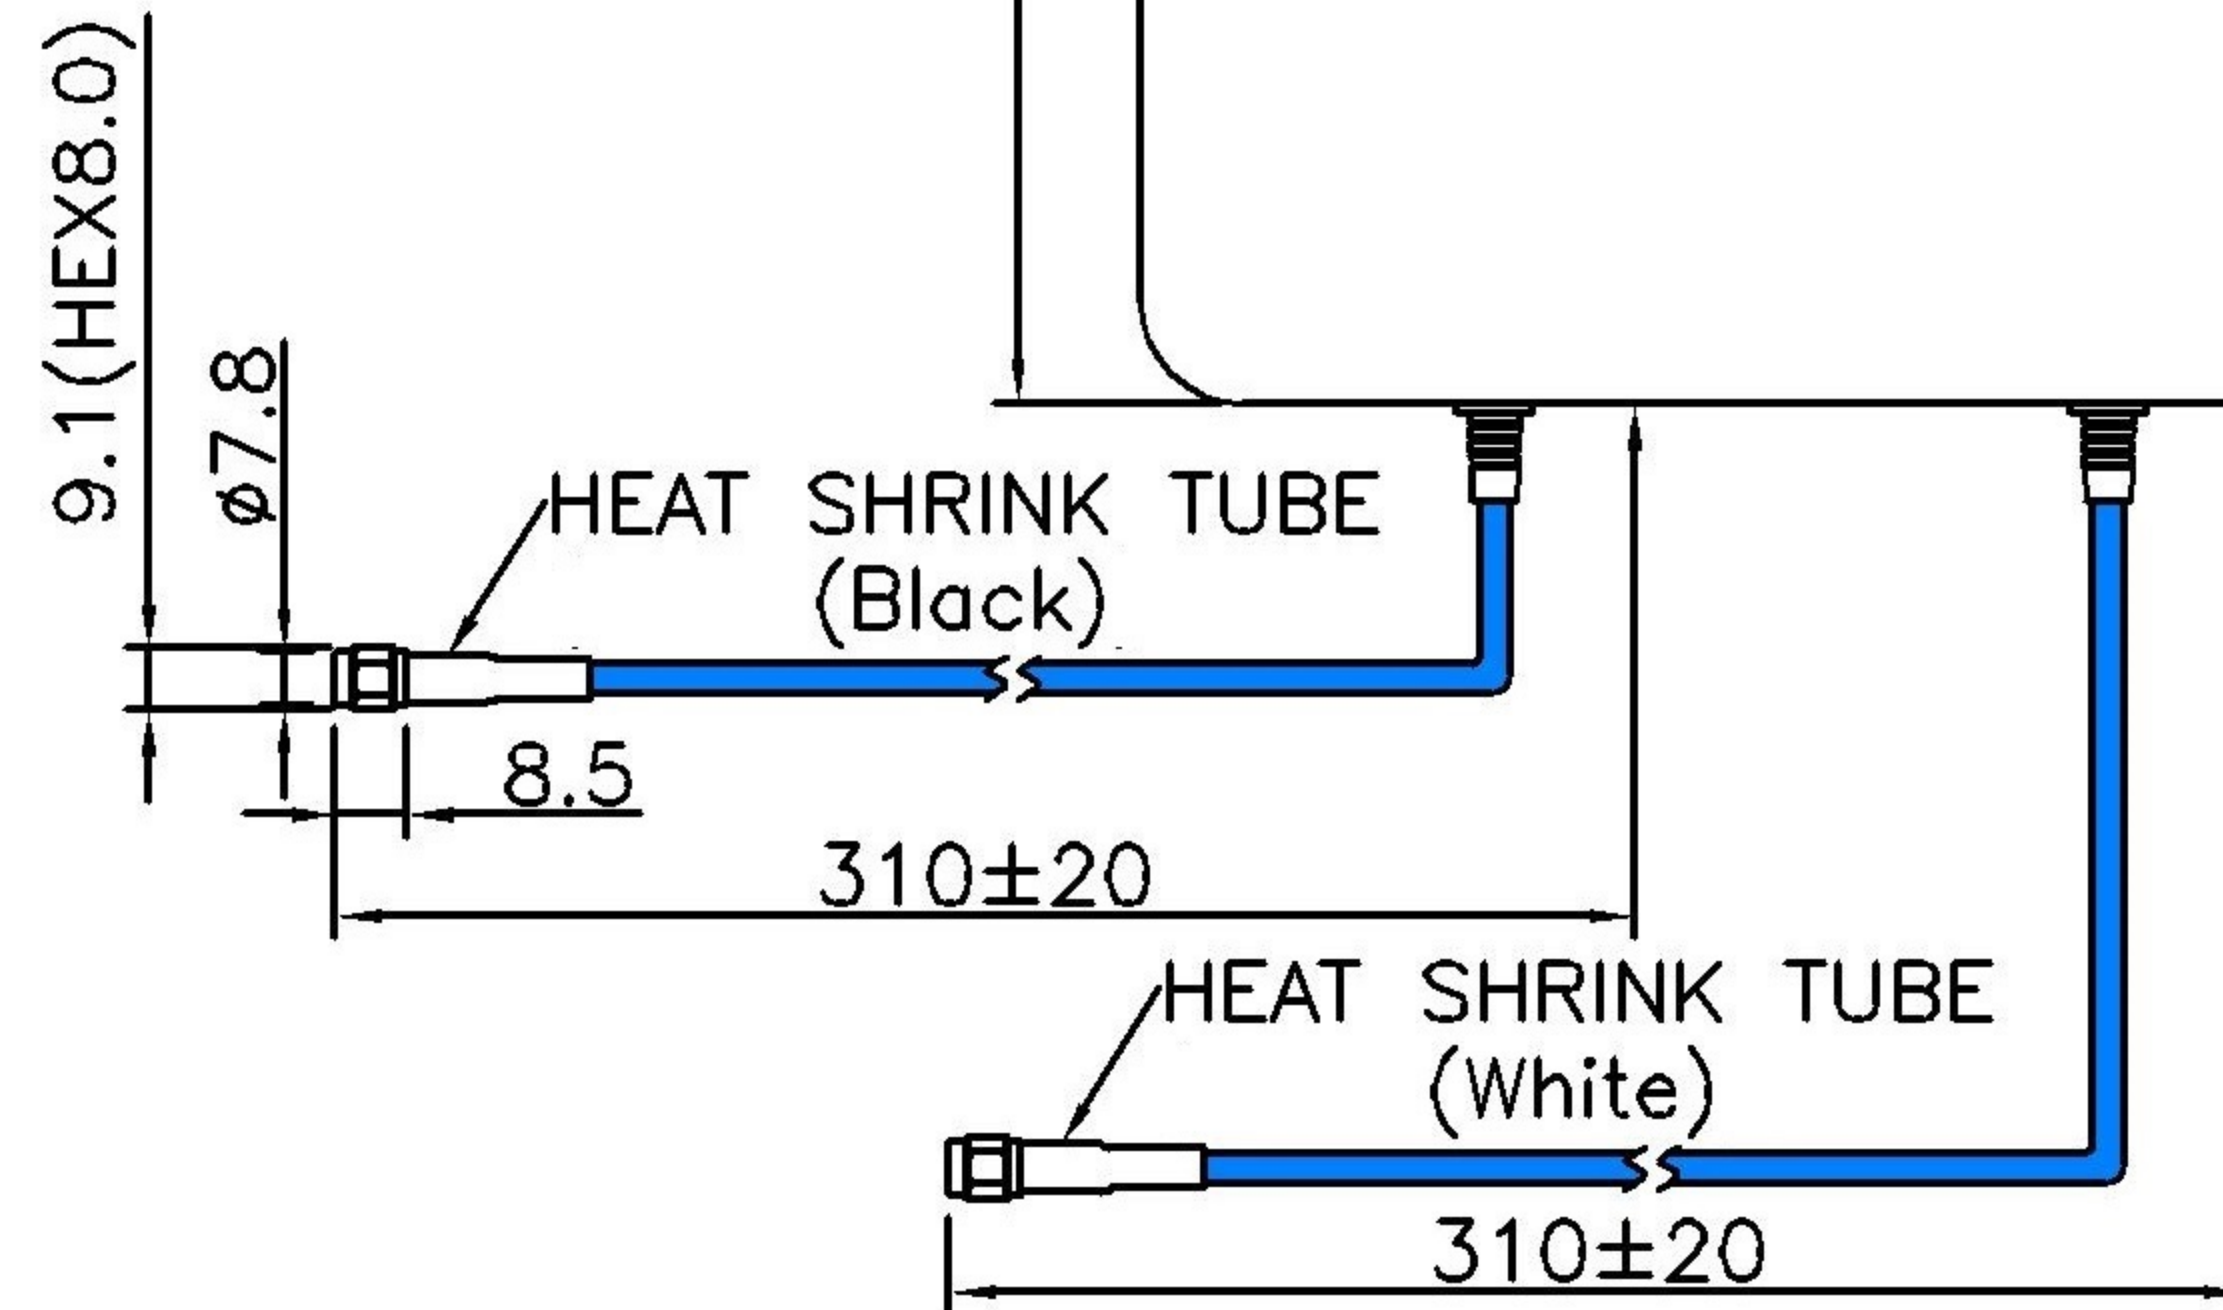

Cable	RG402
OD	∅4.3±0.1mm
Cover	Blue
Radome color	White
SMA M	Gold-plated

Frequency	690~6000MHz
Gain	3~9dB
VSWR	2.0:1
Impedance	50Ω

**ROHS**  
ISO 9001  
ISO 14001

Fixed bracket (mounted on wall)

Material:		Treatment:		TRANSVOICE			
Drawer	Design	Aprov	Tolerance	Unit: mm		TITLE	PANEL ANTENNA
			X=±0.5 .X=±0.2 .XX=±0.1 .XXX=±0.05	Ver: A	Scale 1:1	Model NO	208-986
NO	DESCRIPTION	MATERIAL / FINISH	Q'TY	File NO: QR0402		Drawing NO	
Part NO	208-986						