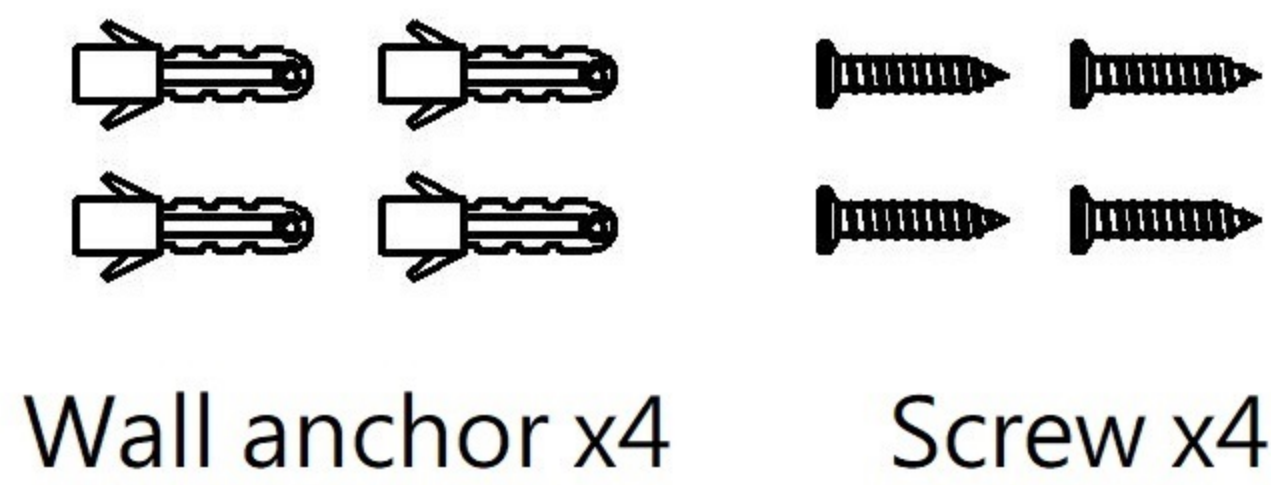

Cable	RG402
OD	∅4.3±0.1mm
Cover	Blue
Radome color	White
SMA M	Gold-plated

Frequency	690~6000MHz
Gain	3~9dB
VSWR	2.0:1
Impedance	50Ω

**ROHS**  
ISO 9001  
ISO 14001

Fixed bracket (mounted on wall)

Material:		Treatment:		TRANSVOICE			
Drawer	Design	Aprov	Tolerance	Unit: mm		TITLE	PANEL ANTENNA
			X=±0.5 .X=±0.2 .XX=±0.1 .XXX=±0.05	Ver: A	Scale 1:1	Model NO	208-986
NO	DESCRIPTION	MATERIAL / FINISH	Q'TY	File NO: QR0402		Drawing NO	
Part NO	208-986						