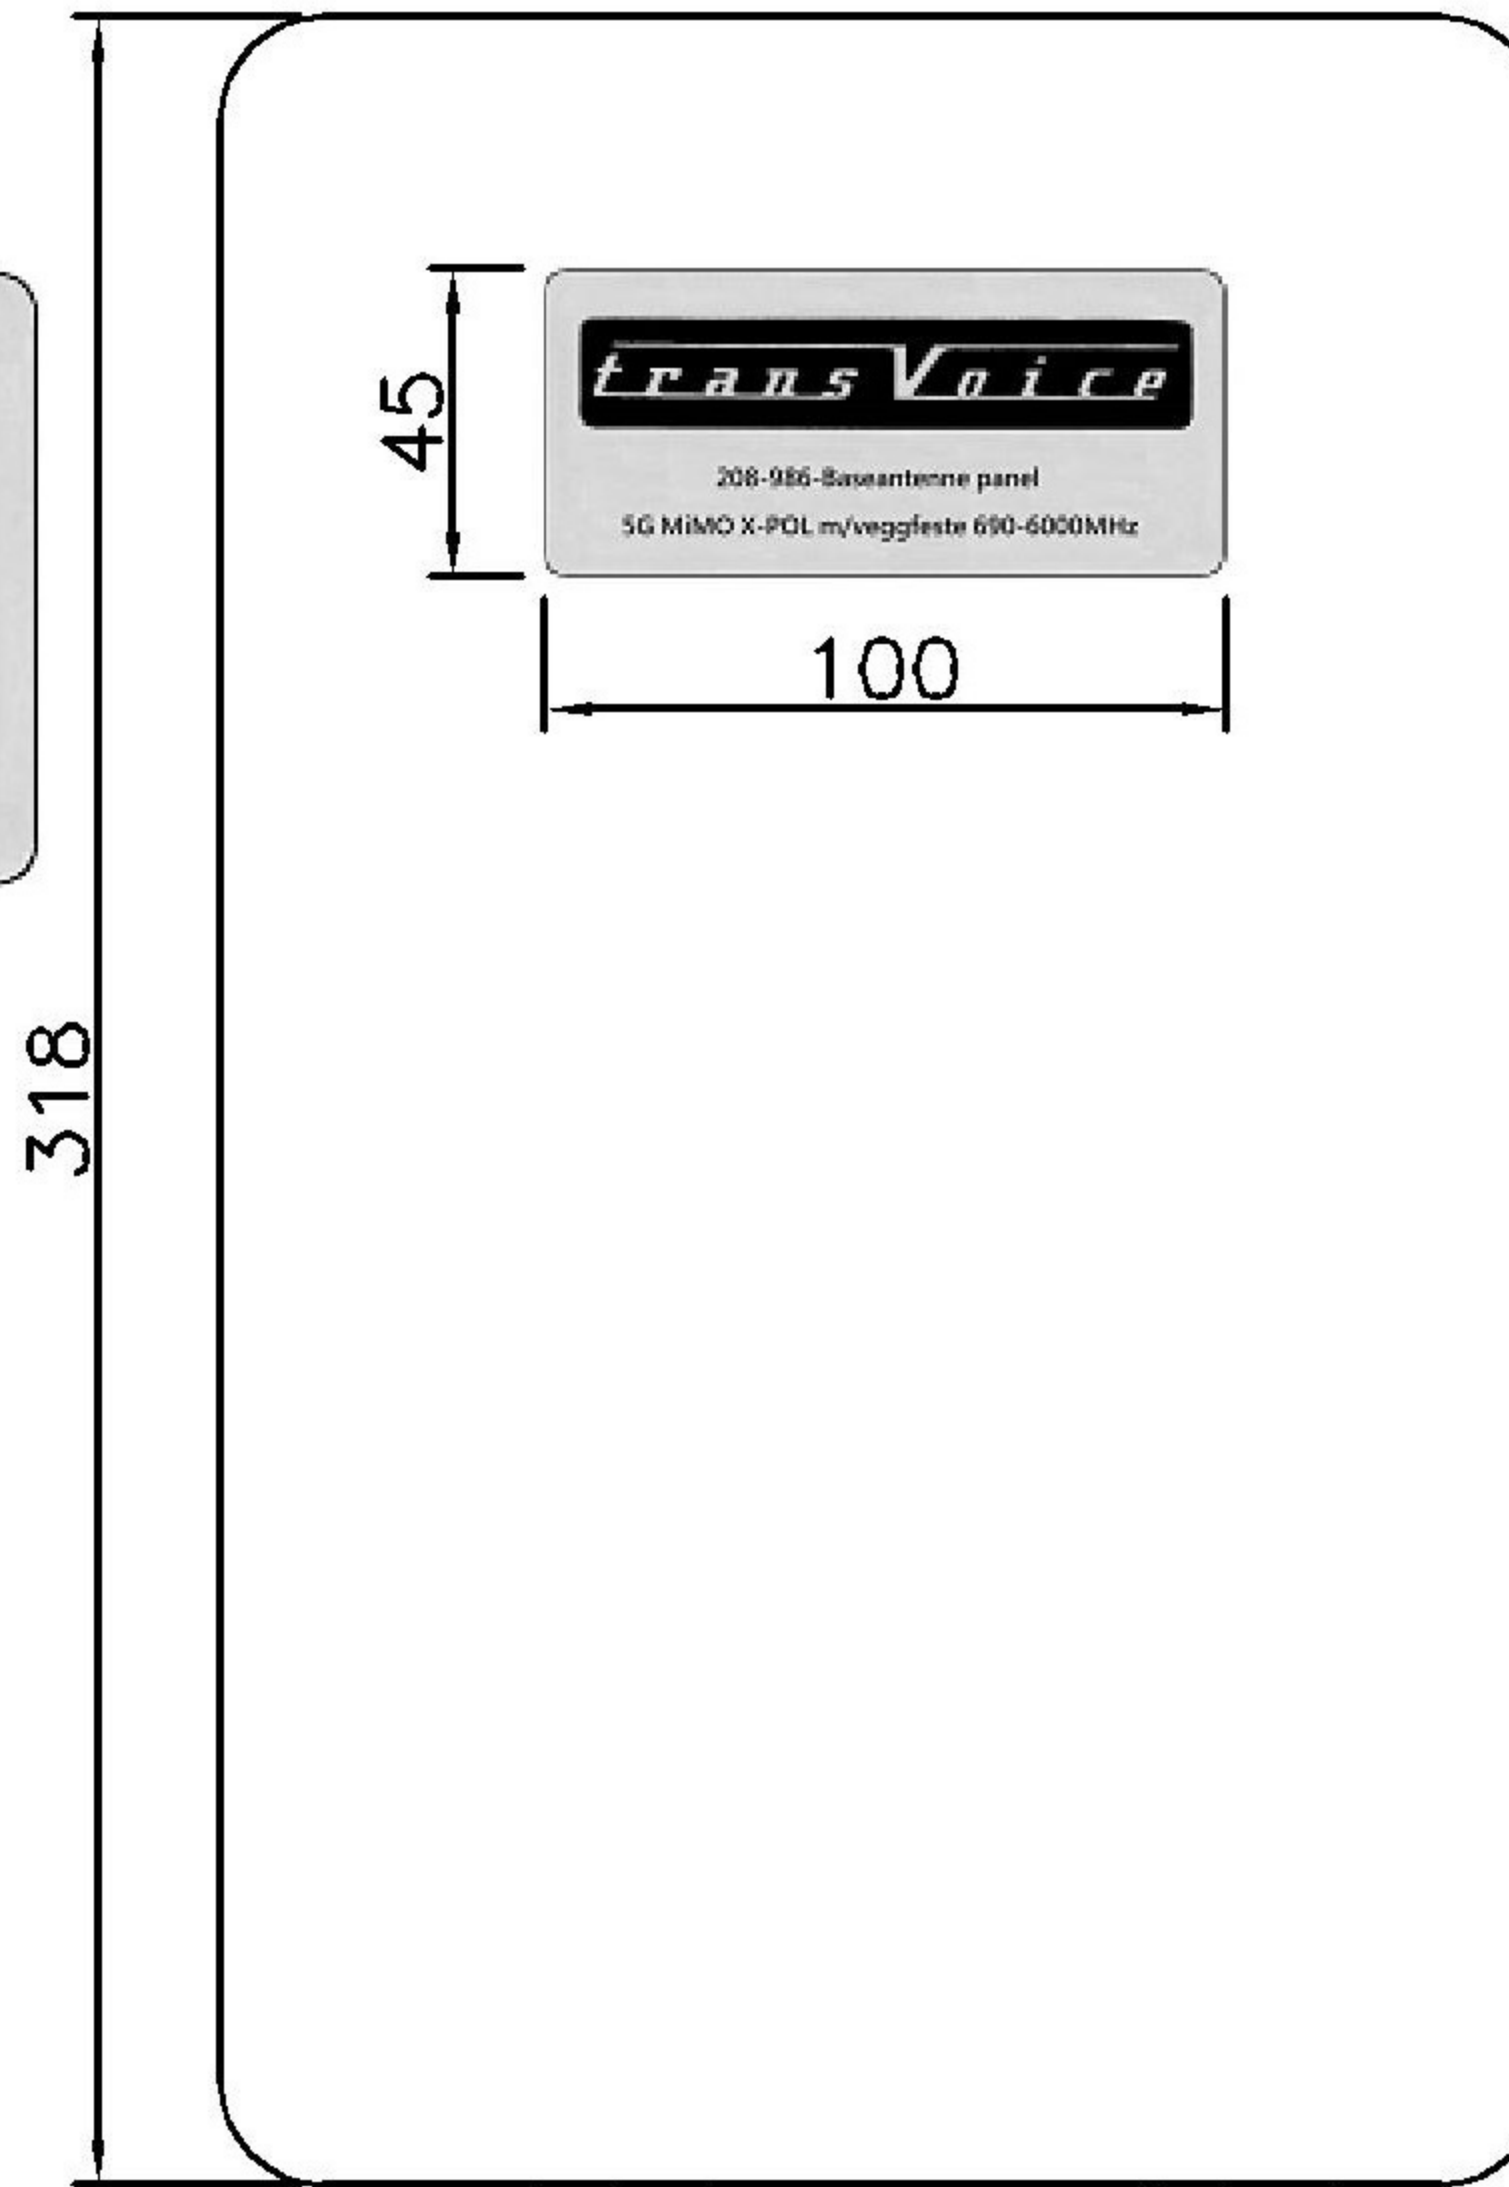

Cable	RG402
OD	∅4.3±0.1mm
Cover	Blue
Radome color	White
SMA M	Gold-plated

Frequency	690~6000MHz
Gain	3~9dB
VSWR	2.0:1
Impedance	50Ω

**ROHS**  
ISO 9001  
ISO 14001

Fixed bracket (mounted on wall)

Material:		Treatment:		TRANSVOICE			
Drawer	Design	Aprov	Tolerance	Unit: mm		TITLE	PANEL ANTENNA
			X=±0.5 .X=±0.2 .XX=±0.1 .XXX=±0.05	Ver: A	Scale 1:1	Model NO	208-986
NO	DESCRIPTION	MATERIAL / FINISH	Q'TY	File NO: QR0402		Drawing NO	
Part NO	208-986						