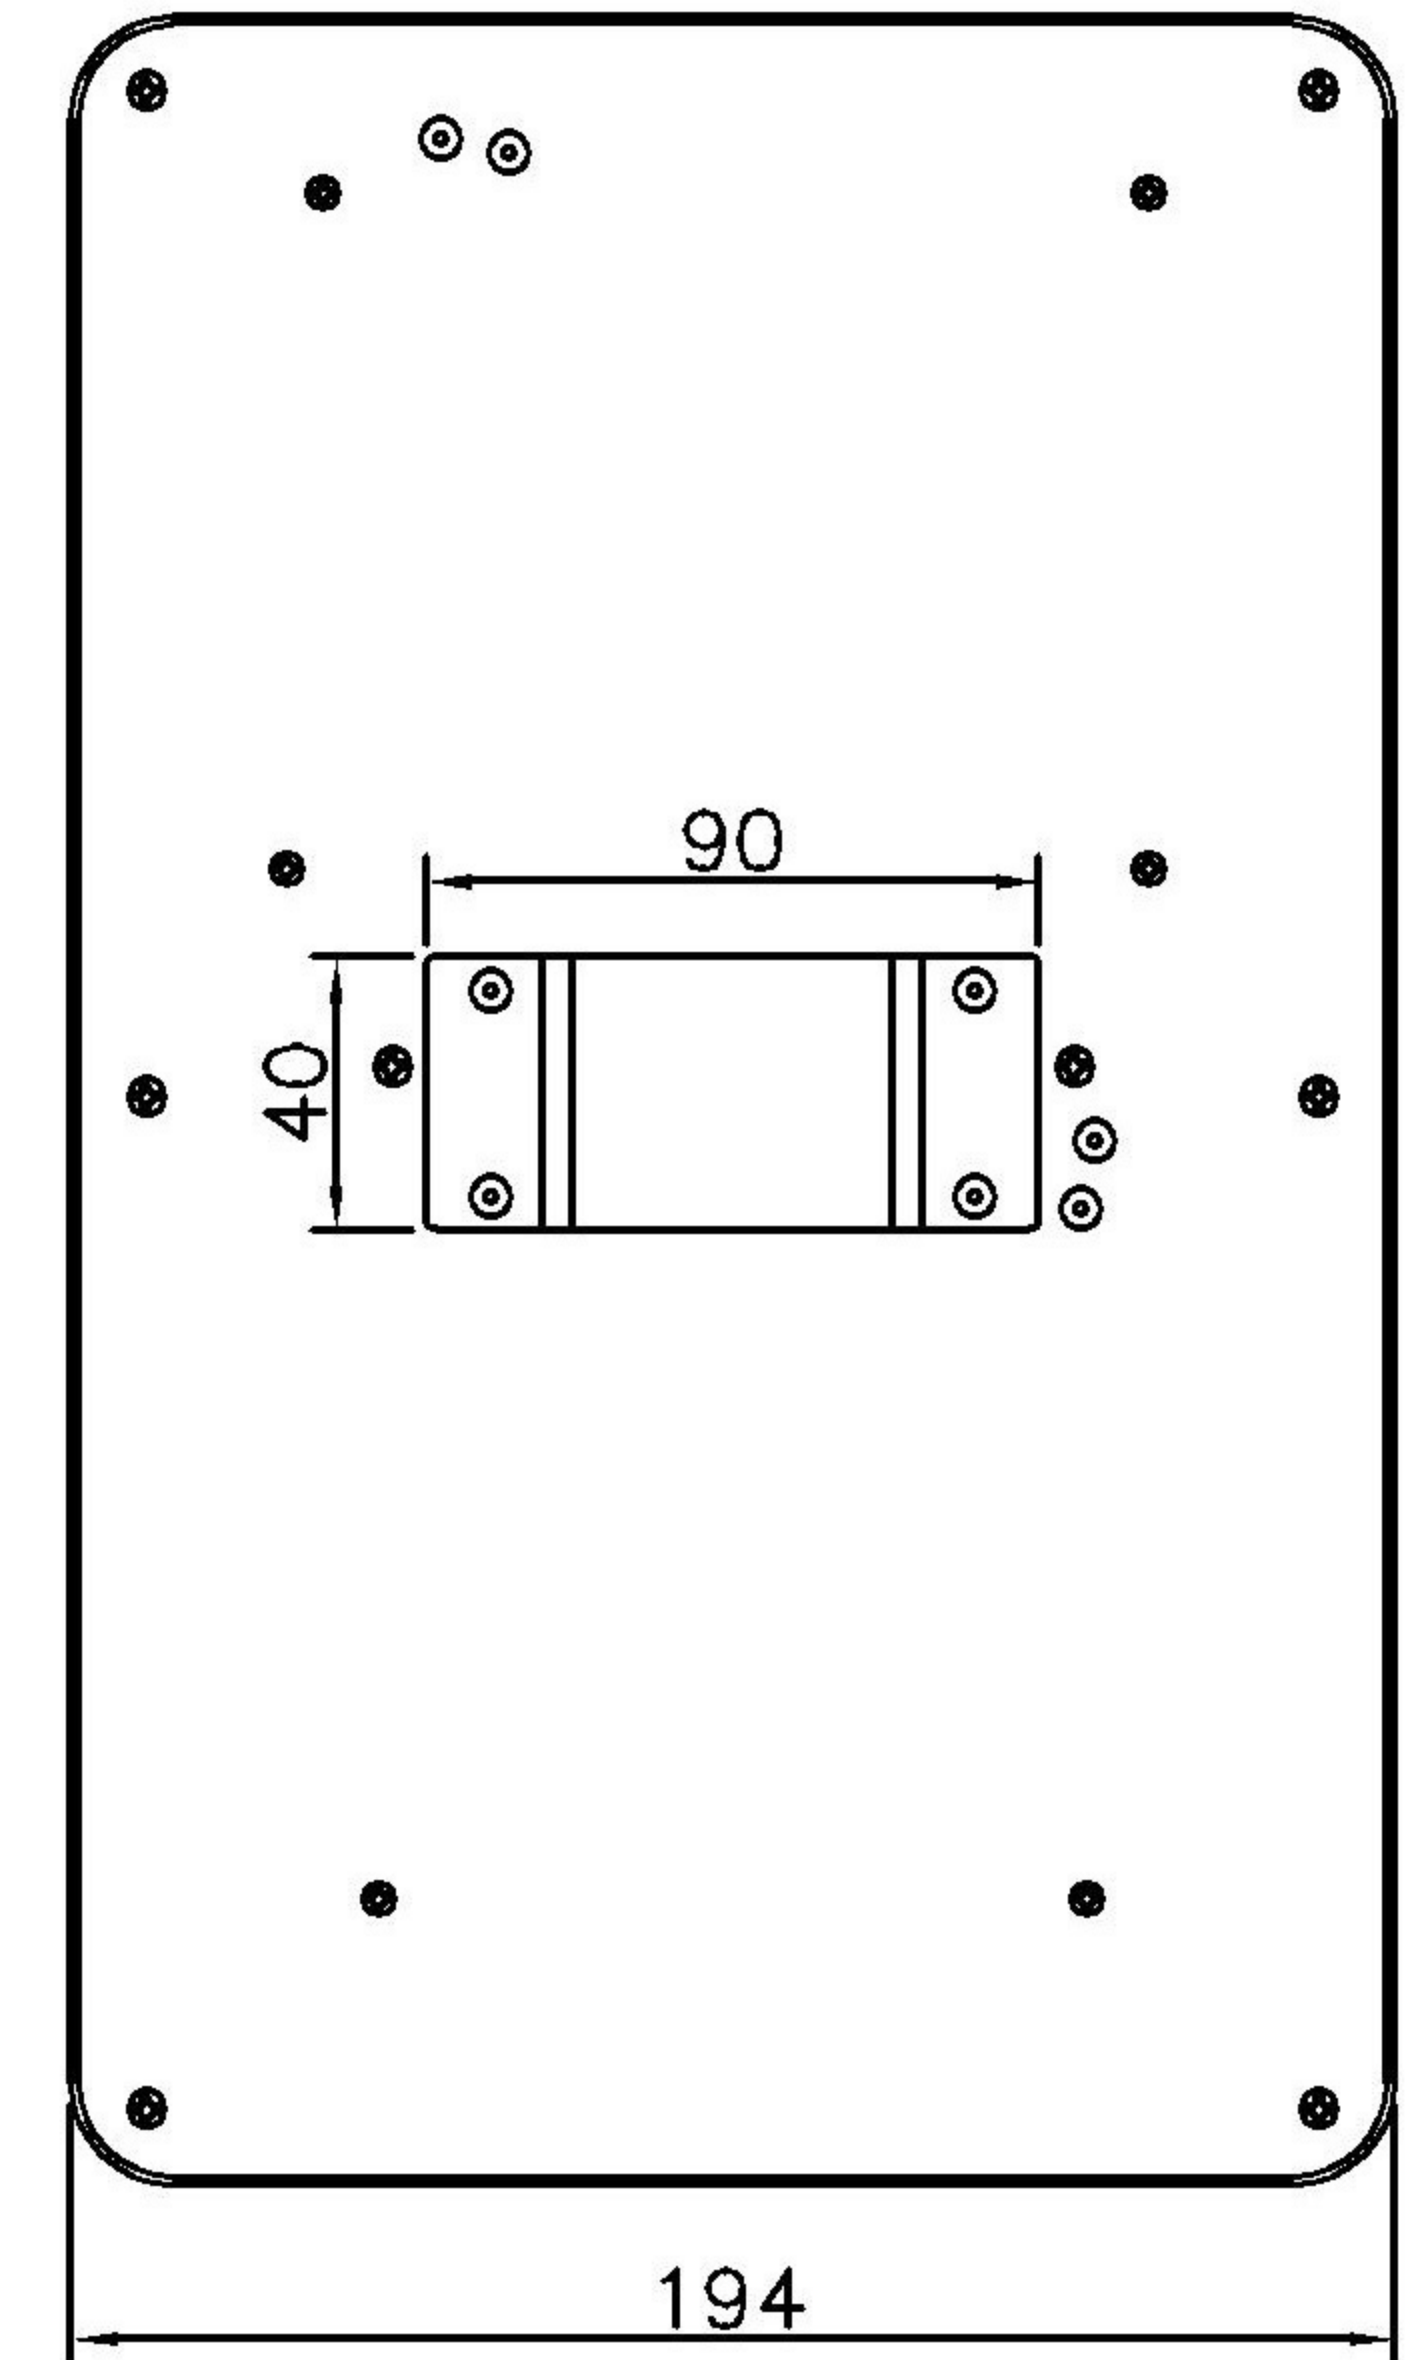

Cable	RG402
OD	∅4.3±0.1mm
Cover	Blue
Radome color	White
SMA M	Gold-plated

Frequency	690~6000MHz
Gain	3~9dB
VSWR	2.0:1
Impedance	50Ω

**ROHS**  
ISO 9001  
ISO 14001

Fixed bracket (mounted on wall)

Material:		Treatment:		TRANSVOICE			
Drawer	Design	Aprov	Tolerance	Unit: mm		TITLE	PANEL ANTENNA
			X=±0.5 .X=±0.2 .XX=±0.1 .XXX=±0.05	Ver: A	Scale 1:1	Model NO	208-986
NO	DESCRIPTION	MATERIAL / FINISH	Q'TY	File NO: QR0402		Drawing NO	
Part NO	208-986						