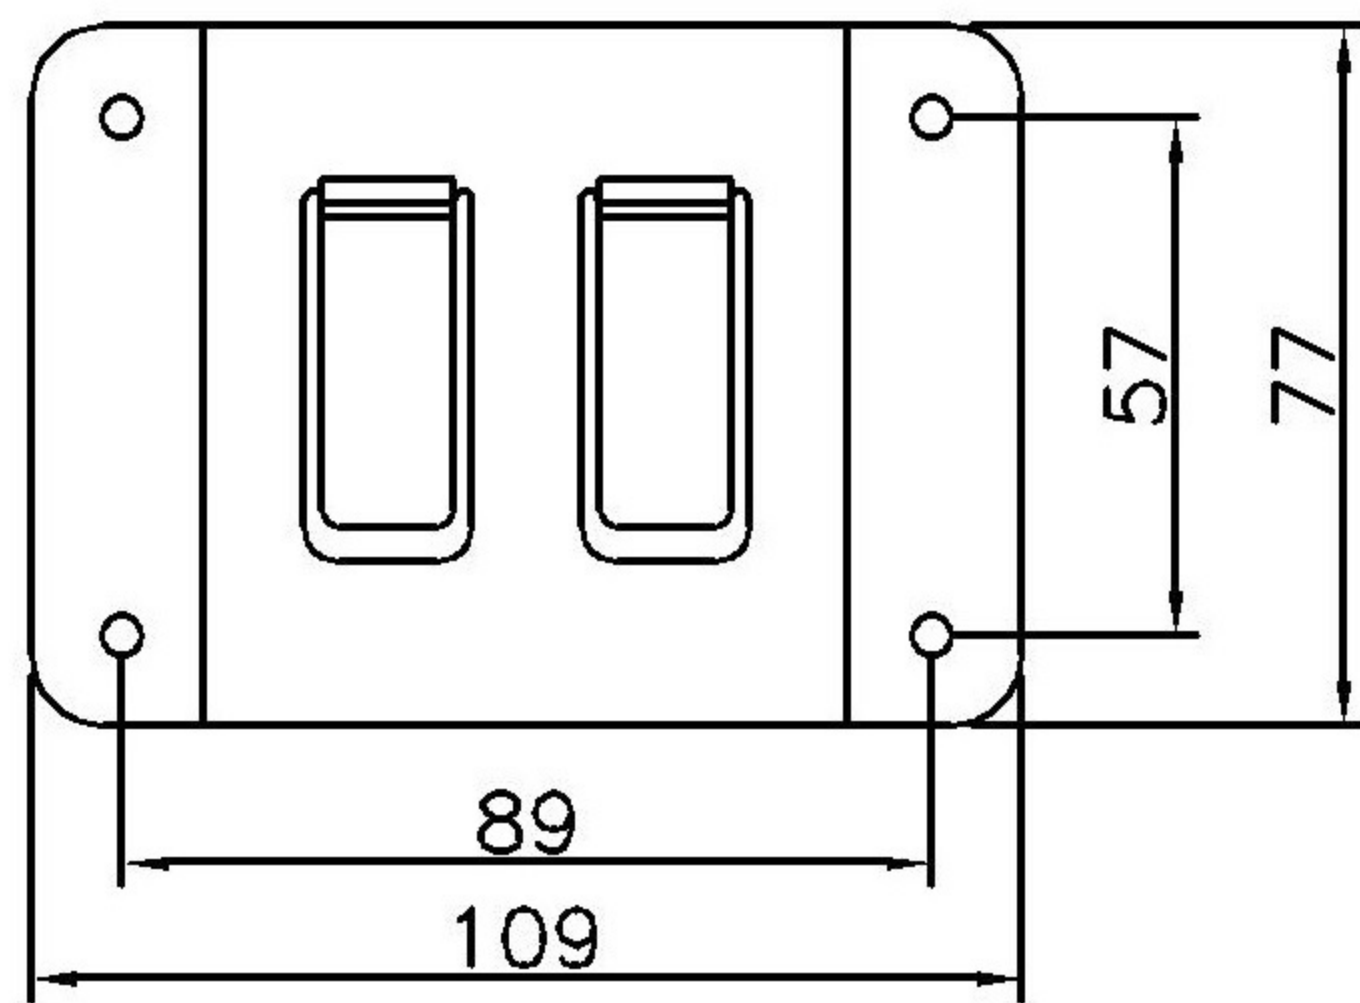

Cable	RG402
OD	∅4.3±0.1mm
Cover	Blue
Radome color	White
SMA M	Gold-plated

Frequency	690~6000MHz
Gain	3~9dB
VSWR	2.0:1
Impedance	50Ω

**ROHS**  
ISO 9001  
ISO 14001

Fixed bracket (mounted on wall)

Material:		Treatment:		TRANSVOICE			
Drawer	Design	Aprov	Tolerance	Unit: mm		TITLE	PANEL ANTENNA
			X=±0.5 .X=±0.2 .XX=±0.1 .XXX=±0.05	Ver: A	Scale 1:1	Model NO	208-986
NO	DESCRIPTION	MATERIAL / FINISH	Q'TY	File NO: QR0402		Drawing NO	
Part NO	208-986						